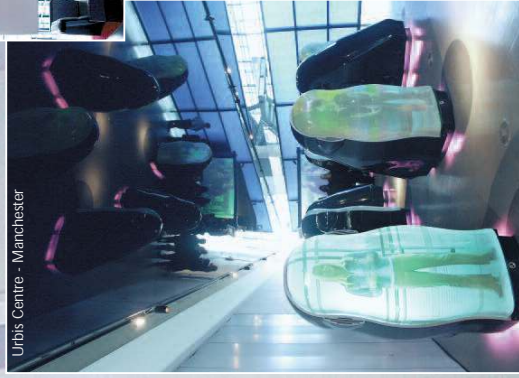

Sheraton Hotel - Doha - Qatar

Daylight Ceilings have translucent membranes for special lighting effects enhancing visibility and visual impact.

ING Insurance - Reading

Pristine stretch ceilings adaptability ensures a variety of uses, including sculptural shapes and forms, making it ideal for use in exhibitions and shows.

Pristine stretch ceilings are an ideal vapour proof barrier for swimming pools and spas. The system is maintenance free, removing long term decorating costs.

Pristine stretch ceilings are perfect for use in foyers and receptions creating that all important good first impression

The system is lightweight enough to be used as ceiling modules and sail elements in display areas in museums, galleries and shopping centres.

Pristine Specialist Ceilings - The Professional's Choice