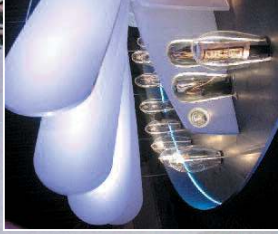

# Pristine

the professional's choice for inspired ceiling creations

Pristine stretch ceilings are available in a smooth matt finish in a number of colours. When treated with Bio-pruf® the membrane becomes a hygienic ceiling with anti-bacterial properties.

Sheraton Hotel - Doha - Qatar

Daylight Ceilings have translucent membranes for special lighting effects enhancing visibility and visual impact.

ING Insurance - Reading

Pristine stretch ceilings adaptability ensures a variety of uses, including sculptural shapes and forms, making it ideal for use in exhibitions and shows.

Pristine stretch ceilings are an ideal vapour proof barrier for swimming pools and spas. The system is maintenance free, removing long term decorating costs.

Pristine stretch ceilings are perfect for use in foyers and receptions creating that all important good first impression

The system is lightweight enough to be used as ceiling modules and sail elements in display areas in museums, galleries and shopping centres.

Pristine Specialist Ceilings - The Professional's Choice