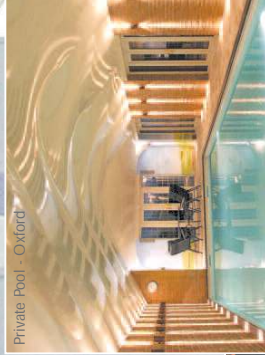

Sheraton Hotel - Doha - Qatar

Daylight Ceilings have translucent membranes for special lighting effects enhancing visibility and visual impact.

ING Insurance - Reading

Pristine stretch ceilings adaptability ensures a variety of uses, including sculptural shapes and forms, making it ideal for use in exhibitions and shows.

Pristine stretch ceilings are an ideal vapour proof barrier for swimming pools and spas. The system is maintenance free, removing long term decorating costs.

Pristine stretch ceilings are perfect for use in foyers and receptions creating that all important good first impression

The system is lightweight enough to be used as ceiling modules and sail elements in display areas in museums, galleries and shopping centres.

Pristine Specialist Ceilings - The Professional's Choice